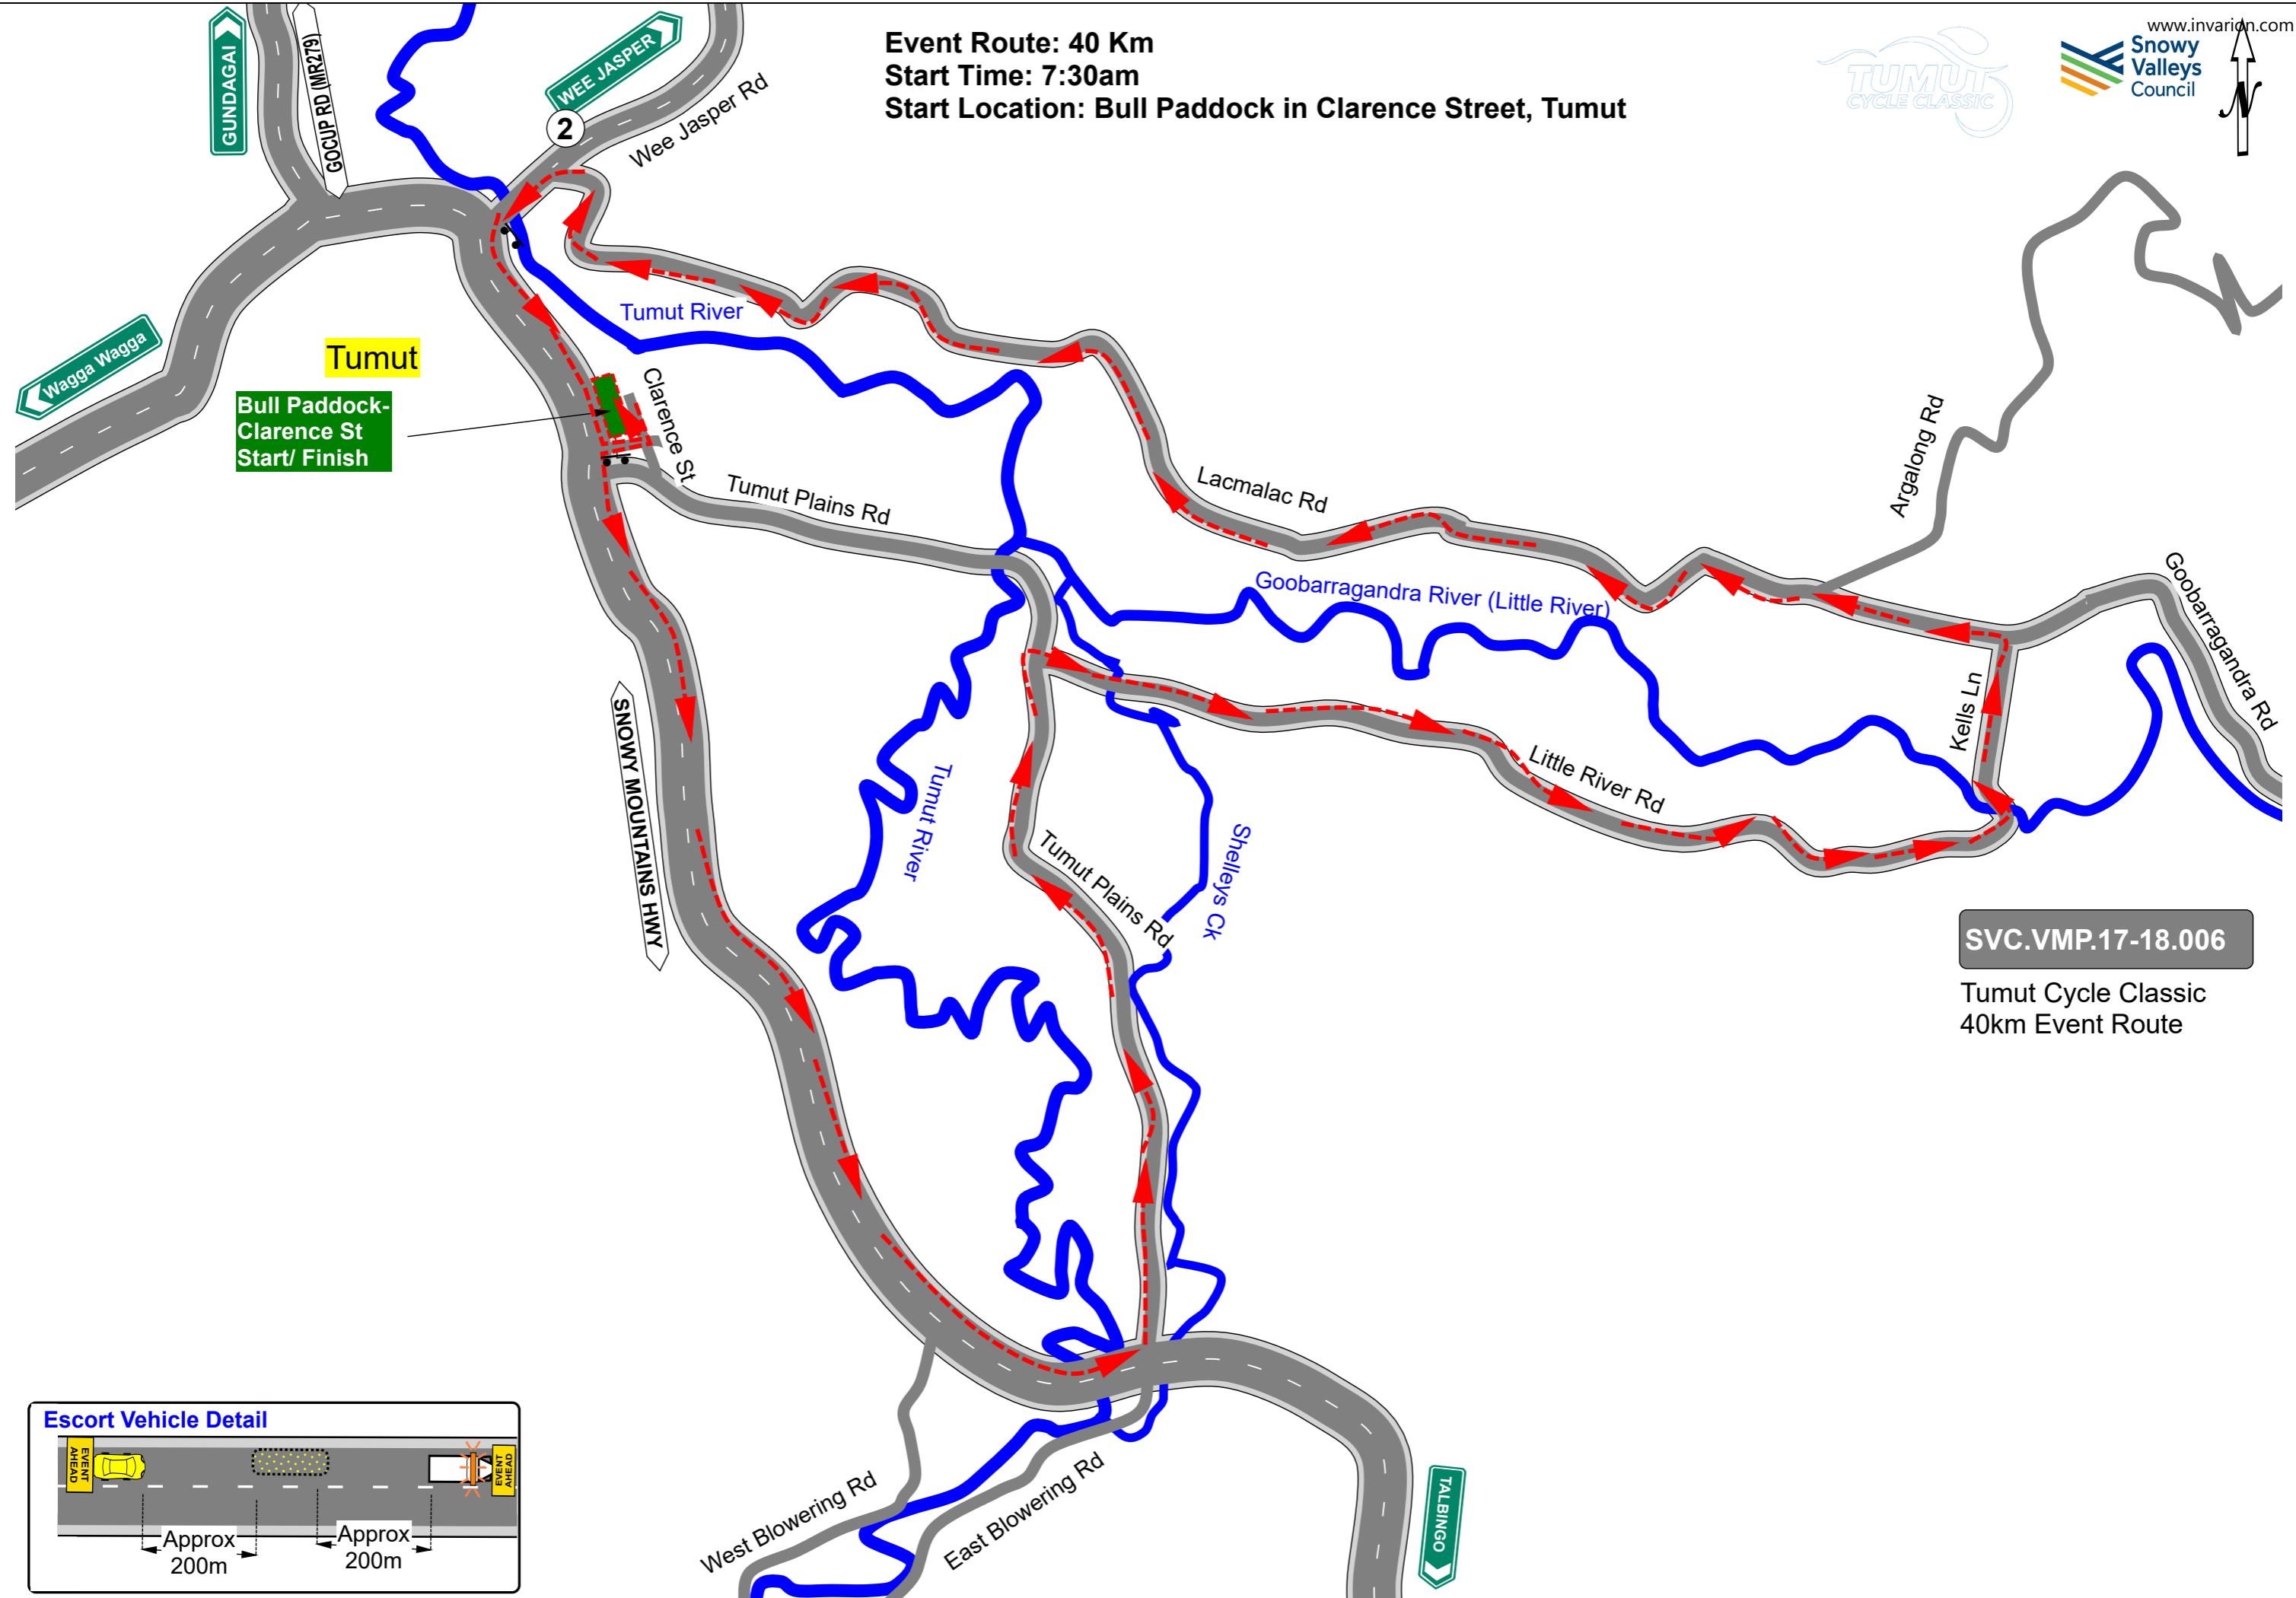

Event Route: 40 Km
Start Time: 7:30am
Start Location: Bull Paddock in Clarence Street, Tumut

Tumut
Bull Paddock-Clarence St Start/ Finish

SVC.VMP.17-18.006
Tumut Cycle Classic
40km Event Route